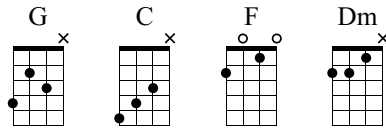

# Into My Arms

Nick Cave

Ukulele

Vocal

Low G

Low G

① = A ③ = C  
② = E ④ = G

① = A ③ = C  
② = E ④ = G

♩ = 88

G C F C  
*m i p i p i m i p i p i m i p m i p i p m m i p m i m*

uke. **4/4**

TAB: 3-3 | 2-4 | 1-0 2-0 1-0 2-0 | 1-0 1-0 1-0 1-0 | 0-0 0-3 0-0 0-3

ABC: 4-5 | 4-5 | 2-2 2-2 2-2 2-2 | 2-2 2-2 2-2 2-2 | 2-2 2-2 2-2 2-2 | 0-0 0-4 0-0 0-4

voc. **4/4**

G C F C  
*i p m m m i p i p m m i p m i p i p m m i p i p m m i p m i m*

uke. **4/4**

TAB: 3-0 3-3 | 2-4 4-5 | 1-0 3-1 2-0 2-0 | 1-0 1-0 1-0 1-0 | 0-0 0-3 0-0 0-3

ABC: 0 4 0 2 1 1 0 2 4 1 0 2 0 | 1 0 2 1 0 2 1 0 2 | 0 0 0 3 0 0 0 4

voc. **4/4**

G C F C  
*i p m m m i p i p i p i m i p m m i p i p m m i p m i m*

uke. **4/4**

TAB: 3-0 3-3 | 2-4 4-5 | 1-0 2-0 2-0 2-0 | 1-0 1-0 1-0 1-0 | 0-0 0-3 0-0 0-3

ABC: 0 0 4 0 2 1 1 0 2 0 | 1 0 2 0 1 0 2 0 | 0 0 0 4 0 0 0 4