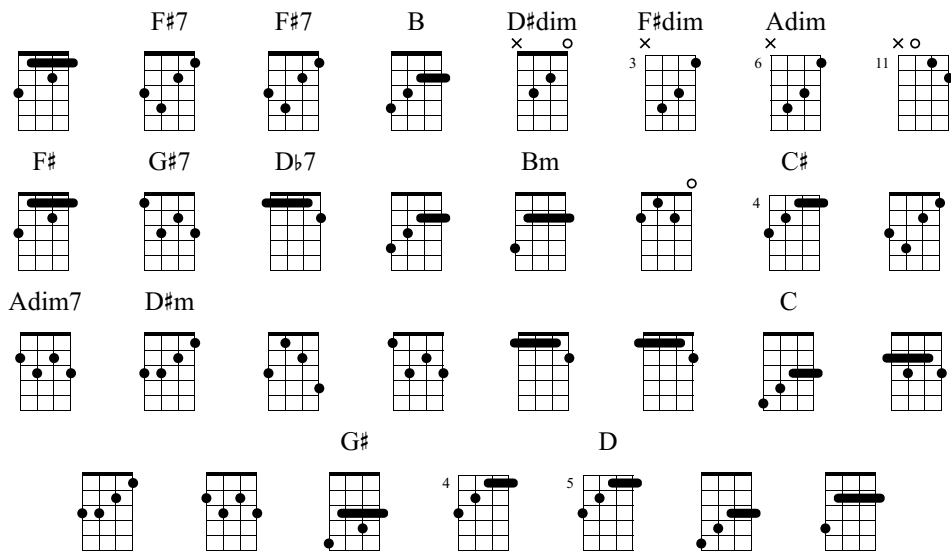

Need Your Love So Bad

Fleetwood Mac

Ukulele

Low G

① = A ③ = C

② = E ④ = G

♩ = 148

F#

Ukulele and vocal notation for measures 1-4. The ukulele part includes fret numbers, strumming patterns (e.g., 1 1 3, 2 4, 1 2 1 3), and dynamic markings (*p*, *H*, *i*). The vocal line is empty.

Ukulele and vocal notation for measures 5-8. The ukulele part includes fret numbers, strumming patterns, and dynamic markings (*m*, *i*, *p*, *H*, *i*, *full*). The vocal line is empty.

Ukulele and vocal notation for measures 9-12. The ukulele part includes fret numbers, strumming patterns, and dynamic markings (*p*, *H*, *i*, *m*, *i*, *P*, *P*, *m*). The vocal line is empty.

33 *p* *H* *i p* *i p* *p* *Adim7*