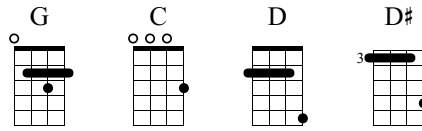

Bring it on home to me

Sam Cooke

Ukulele

Low G

① = A ③ = C
② = E ④ = G

♩ = 105

Ukulele: G C D D# D C

1 2 3 4 5 6 7 8 9 10 11 12

uk. [Ukulele notation with chords and fingerings]

voc. [Vocal line with lyrics: If you]

eh. [Empty bass line]

Ukulele: G D

5 6 7 8 9 10 11 12

uk. [Ukulele notation with chords and fingerings]

voc. [Vocal line with lyrics: e- ver change your mind A- bout]

eh. [Empty bass line]

Ukulele: G C

9 10 11 12

uk. [Ukulele notation with chords and fingerings]

voc. [Vocal line with lyrics: lea- ving, lea- ving me be- hind Oh oh,]

eh. [Empty bass line]

uke. 13 **G** 14 **D** 15 16

G 53 **D** 54 55 56

al- ways Be your slave 'Til I'm

G 57 **C** 58 59 60

p p bur- ried Bur- ried in my grave Oh hon- ey

uke. 61 **G** 62 63 **D** 64

voc. bring it to me Bring your sweet lo- vin' Bring it on home to