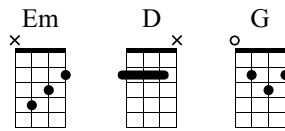

Scarborough Fair

Simon and Garfunkel

Ukulele

Low G

① = A ③ = C

② = E ④ = G

♩ = 130

uke.