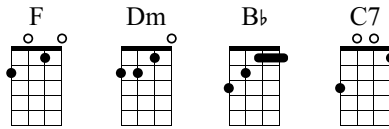

Stand by me

Ben E King

Ukulele

Low G

① = A ③ = C

② = E ④ = G

♩ = 118

1 F . 2 . 3 Dm 4 .

0 1 1 1
2 2 2 2

If the sky that we look u- pon Shouldum- ble and fall

37 **B \flat** **C7** **F** 38 39 40

Or the moun-tain shouldrum- ble to the sea

Dm 41 42 43 44

I won't cry, I won't cry No, I won't shed a tear

B \flat **C7** **F** 45 46 47 48

Just as long as you stand Stand by me And da- rin', dar-

Dm 49 50 51 52

lin' Stand by me, oh, stand by me

B \flat **C7** **F** 53 54 55 56

Oh, stand now, stand by me Stand by me

uke.

voc.

Won't you stand by me? Oh, stand by me

B \flat **C7** **F** 85 86 87 88

uke.

voc.

Whoa stand now? Oh, stand, stand by me

89