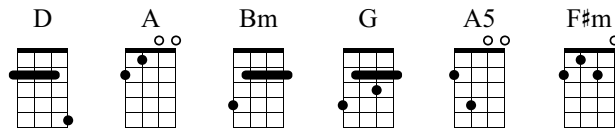

## The Calling

Ukulele

Low G

① = A ③ = C

② = E ④ = G

♩ = 112

Ukulele part 1 (measures 1-4):

Chords: D, A, Bm, G

Notes: - - - -

Ukulele part 2 (measures 5-8):

Chords: D, A, Bm, G

Ukulele notation: *i m a m a a a m* (D), *i m a m a a a m* (A), *p i a i a a a i* (Bm), *p m a p a a i a* (G)

Fingering: 1 2 0 2 0 4 0 2, 1 0 0 0 0 4 0 0, 3 1 0 1 0 4 0 1, 0 3 4 0 0 4 1 4

Chords: D, A, Bm, G

Ukulele notation: *i m a m a a a m* (D), *i m a m a a a m* (A), *p i a i a a a i* (Bm), *p m a p a a i a* (G)

Fingering: 1 2 0 2 0 4 0 2, 1 0 0 0 0 4 0 0, 3 1 0 1 0 4 0 1, 0 3 4 0 0 4 1 4

65 2 2 2 0 5 0 2 66 1 0 0 0 0 4 0 0 67 4 2 2 0 5 0 2 68 3 5 0 5 1 5

1 2 0 2 0 4 0 2 1 0 0 0 0 4 0 0 3 1 0 1 0 4 0 1 0 3 4 0 0 4 1 1

In your heart, in your mind I'll stay with you for all of time

**D** **A** **Bm** **G** **A5**