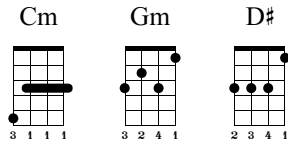

Street Spirit (Fade out)

Radiohead

Ukulele

Low G

① = A ③ = C

② = E ④ = G

♩ = 136

Cm