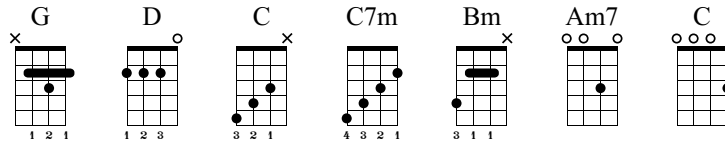

Walk of Life

Dire Straits

Ukulele

Low G
 ① = A ③ = C
 ② = E ④ = G

♩ = 170

ukulele

G **D** **C** **C7m**

Ukulele tablature for measures 1-4. Measure 1: G chord (2 3 1), D chord (0 1 1), C chord (2 3 4), C7m chord (0 3 4 5). Measure 2: G chord (2 3 1), D chord (0 1 1), C chord (2 3 4), C7m chord (0 3 4 5). Measure 3: G chord (2 3 1), D chord (0 1 1), C chord (2 3 4), C7m chord (0 3 4 5). Measure 4: G chord (2 3 1), D chord (0 1 1), C chord (2 3 4), C7m chord (0 3 4 5).

D **Bm** **C** **C7m** **D**

Ukulele tablature for measures 5-8. Measure 5: D chord (0 1 1), Bm chord (1 1 3), C chord (2 3 4), C7m chord (0 2 3 4), D chord (0 1 1). Measure 6: D chord (0 1 1), Bm chord (1 1 3), C chord (2 3 4), C7m chord (0 2 3 4), D chord (0 1 1). Measure 7: D chord (0 1 1), Bm chord (1 1 3), C chord (2 3 4), C7m chord (0 2 3 4), D chord (0 1 1). Measure 8: D chord (0 1 1), Bm chord (1 1 3), C chord (2 3 4), C7m chord (0 2 3 4), D chord (0 1 1).

G **D** **Am7**

Ukulele tablature for measures 9-12. Measure 9: G chord (2 3 1), D chord (1 1 3), Am7 chord (0 3 0). Measure 10: G chord (2 3 1), D chord (1 1 3), Am7 chord (0 3 0). Measure 11: G chord (2 3 1), D chord (1 1 3), Am7 chord (0 3 0). Measure 12: G chord (2 3 1), D chord (1 1 3), Am7 chord (0 3 0).

G **D** **Am7**

Ukulele tablature for measures 17-20. Measure 17: G chord (2 3 1), D chord (1 1 3), Am7 chord (0 3 0). Measure 18: G chord (2 3 1), D chord (1 1 3), Am7 chord (0 3 0). Measure 19: G chord (2 3 1), D chord (1 1 3), Am7 chord (0 3 0). Measure 20: G chord (2 3 1), D chord (1 1 3), Am7 chord (0 3 0).