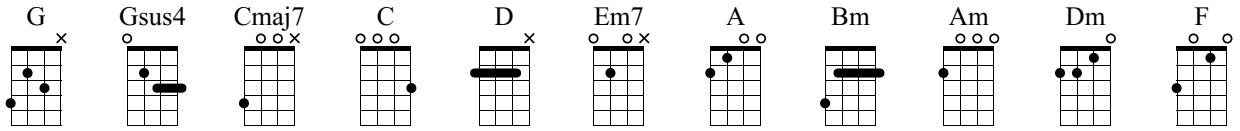

Eternal Flame

The Bangles

Ukulele

Recorder

Low G

Standard tuning

① = A ③ = C
② = E ④ = G

① = A ③ = G
② = D ④ = C

♩ = 82

G Gsus4 G Gsus4 G Cmaj7 C D
i p p m i p i m *i p p m i p i m* *i p p m m p p m* *i p i m i p i m*

uke.

 1 0 3 2 1 0 0 2 1 0 3 2 1 0 0 2 1 0 3 2 0 0 3 0 0 0 0 0 1 1 1 1

voc.

 Close your eyes, give me your hand dar-ling