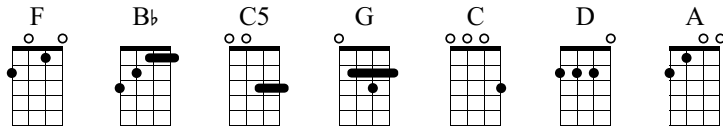

I walk the line

Johnny Cash

Ukulele

Low G

① = A ③ = C

② = E ④ = G

$\text{♩} = 104$

1 **F**

Ukulele tablature for measures 1 and 2. Measure 1 starts with a whole rest on the treble string and a quarter rest on the bass string. Measure 2 contains a series of chords: F (1 0 2 0), F (1 1 1 0), F (1 1 1 0), F (1 1 1 0), and F (1 1 1 0). Fingerings are indicated by numbers 1, 2, 3, 4, and 0.

B $\flat$ **F**

Ukulele tablature for measures 3 and 4. Measure 3 contains chords: B $\flat$ (3 1 1 1), B $\flat$ (1 1 1 1), B $\flat$ (1 1 1 1), B $\flat$ (1 1 1 1), and B $\flat$ (1 1 1 1). Measure 4 contains chords: F (1 0 3 4), F (1 1 3 0), F (3 3 1 0), F (3 3 1 0), and F (1 1 0 2). Fingerings are indicated by numbers 1, 2, 3, 4, and 0.

C5 **G**

Ukulele tablature for measures 5 and 6. Measure 5 contains chords: C5 (0 3 4 0), C5 (3 3 4 0), C5 (3 3 4 0), C5 (3 3 4 0), and C5 (3 3 4 0). Measure 6 contains chords: G (2 0 2 0), G (3 3 2 3), G (2 3 2 3), G (2 3 2 3), and G (3 1 0 2). Fingerings are indicated by numbers 1, 2, 3, 4, and 0.

C

Ukulele tablature for measures 7 and 8. Both measures contain a repeating pattern of chords: C (0 0 4 0), C (0 0 4 0), and C (0 0 4 0). Fingerings are indicated by numbers 0, 3, 4, and 0.

9 **C** 10 **C**

Ukulele tablature for measures 9 and 10. Both measures contain a repeating pattern of chords: C (0 0 4 0), C (0 0 4 0), and C (0 0 4 0). Fingerings are indicated by numbers 0, 3, 4, and 0.

11 **C** 12 **G**

Ukulele tablature for measures 11 and 12. Measure 11 contains chords: C (0 0 4 0), C (0 0 4 0), C (0 0 4 0), and C (0 0 4 0). Measure 12 contains chords: G (4 2 3 1), G (0 3 2 3), G (2 3 2 3), G (2 3 2 3), and G (0 0 1 3). Fingerings are indicated by numbers 0, 1, 2, 3, 4, and 0.