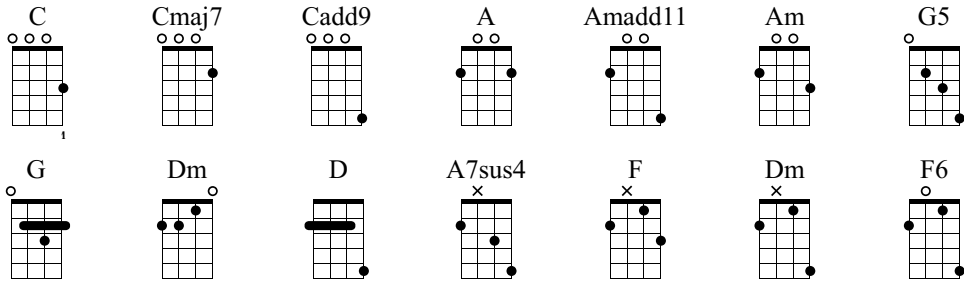

Dust in the wind

Kansas

Ukulele

Low G

① = A ③ = C

② = E ④ = G

♩ = 86

Ukulele: C Cmaj7 Cadd9 C A Amadd11 Am A

Vocals: [Silence]

Ukulele: Amadd11 C Cmaj7 Cadd9 Cmaj7 Am A Amadd11 Am

Vocals: [Silence]

Ukulele: C G5 Am G Dm Am

Vocals: *sl.* *sl.*

close

my

eyes

Dust in the wind All they are is dust in the wind

C G5 Am G Dm Am

Same old song Just a drop of wa-ter in an en-d-les sea

C G5 Am G Dm Am

All we do Crum-bles to the ground, though we ref-use to see

ukc.

65 A *m* *P* *p i p* *m* *p i* F6 *m* *P* *p i p* *m* *p i* Am *m* *P* *p i p* *m* *p i* A *m* *P* *p i p* *m* *p i* F6 *m* *P* *p i p* *m* *p i* Am *m* *P* *p i p* *m* *p i* A *m* *P* *p i p* *m* *p i* F6 *m* *P* *p i p* *m* *p i*