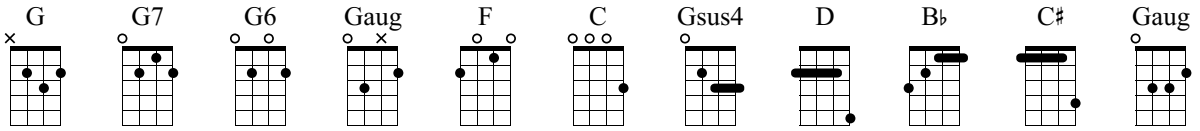

Dear Prudence

The Beatles

Low G

- ① = A ③ = C
- ② = E ④ = G

♩ = 74

uke.

Tab 1: 4/4 time signature. Chords: G, G7, G6, Gaug, F, C, Gsus4, D, Bb, C#, Gaug. Fingerings: 1, 2, 3, 4, 5. Notes: *a p p m p m p a p p m p m p a p p i p m p a p p i p m p a p p m p a p*. Fret numbers: 12, 8, 10, 7, 10, 8, 9, 8, 7, 8, 5, 6, 0, 2, 1, 0.

Tab 2: 2/4 time signature. Chords: G, G7, G6, Gaug. Fingerings: 4, 3, 2, 1, 5, 2, 2, 3, 2, 0, 2, 3, 2, 0, 3. Notes: *i p p m p a p a p p i p m p a m p i p m p a m p i p m p a p p i p m p*. Fret numbers: 3, 1, 0, 0, 2, 2, 3, 0, 2, 3, 0, 2, 3, 0, 2, 3, 0.

Tab 3: 3/2 time signature. Chords: G, G7, G6, Gaug, G, G7. Fingerings: 7, 2, 2, 3, 2, 1, 2, 3, 8, 2, 0, 3, 2, 3, 9, 2, 2, 3, 2, 1, 2, 3. Notes: *a p p i p m p a m p i p m p a m p i p m p a p p i p m p a m p i p m p*. Fret numbers: 2, 2, 3, 1, 0, 2, 3, 2, 3, 2, 0, 3, 2, 3, 2, 2, 3, 2, 1, 2, 3.

Tab 4: 3/2 time signature. Chords: G6, Gaug, G, G7, G6, Gaug. Fingerings: 10, 2, 0, 3, 2, 3, 11, 2, 2, 3, 2, 3, 12, 2, 0, 3, 2, 3. Notes: *a m p i p m p a p p i p m p a p p i p m p a m p i p m p a m p i p m p a p p i p m p*. Fret numbers: 0, 2, 3, 3, 2, 3, 2, 2, 3, 1, 2, 3, 0, 2, 3, 3, 2, 3, 0, 2, 3.